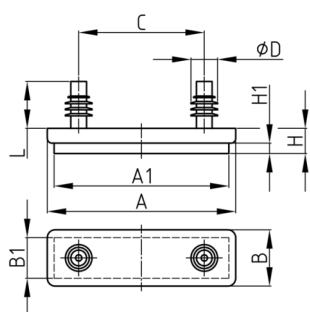

Product Group GKVF

Skid glides made of polyamide with fixing pins and felt sliding surface for square tubes and flat materials

Standard Colours

- black
- uncoloured

Material

- Base body: Polyamide (PA)
- Slide base: felt

Order Number	A	B	A1	B1	C	D	H	H1	L
	mm	mm	mm	mm	mm	mm	mm	mm	mm
GKVF 80x14,2x5	80	14,2	75	10	64	5,8	8	4	5
GKVF 80x14,2x10	80	14,2	75	10	64	5,8	8	4	10