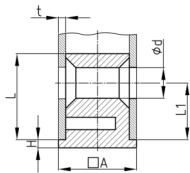

Product information

- Collar for end face pipe termination
- Order related production! Please ask for minimum quantity.
- The fixings for roles with pin in vertical standing tubes
- Mounting of wheels or feet with bolt without thread on horizontally lying tubes.

Order Number	A	d	H	L	L1	t
	mm	mm	mm	mm	mm	mm
EVBV 25x1 Ø11	25	11	4	23	15	1
EVBV 25x1,5 Ø8	25	8	2	28	15	1,5
EVBV 25x1,5 Ø11	25	11	2	29	15	1,5
EVBV 25x1,5 Ø11 SO	25	11,3	3	34,5	25	1,5
EVBV 25x1,5 Ø18	25	18	3	41	25	1,5