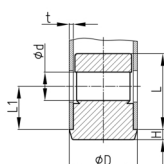

Product Group EVRUB

Corner connectors made of PA with collar for round tubes (Order related production! Please ask for minimum quantity)

Standard Colours

- black

Material

- Base body: Polyamide (PA)

Product information

- Collar for end face pipe termination
- Order related production! Please ask for minimum quantity.
- The fixings for roles with pin in vertical standing tubes
- Mounting of wheels or feet with bolt without thread on horizontally lying tubes.

Order Number	D	d	H	L	L1	t
	mm	mm	mm	mm	mm	mm
EVRUB 25x1,5 Ø11	25	11	3	34,5	25	1,5