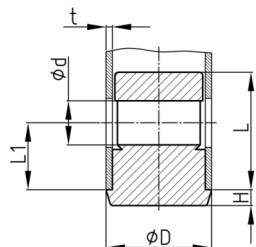

Product Group EVRUB

Corner connectors made of PA with collar for round tubes (Order related production! Please ask for minimum quantity)

Standard Colours

- black

Material

- Base body: Polyamide (PA)

Product information

- Collar for end face pipe termination
- Order related production! Please ask for minimum quantity.
- The fixings for roles with pin in vertical standing tubes
- Mounting of wheels or feet with bolt without thread on horizontally lying tubes.

Order Number	D	d	H	L	L1	t
	mm	mm	mm	mm	mm	mm
EVRUB 25x1,5 Ø11	25	11	3	34,5	25	1,5