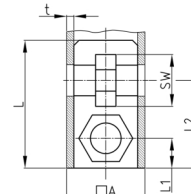

### Product Group SEVV

Screw corner connectors made of PA without collar for square tubes, hexagon nuts inserted

#### Material

- Base body: Polyamide (PA)

- Order related production! Please ask for minimum quantity.
- Fixing of wheels or adjustable feet of horizontally lying tubes.
- Right-angled connection to trusses
- Subsequent installation of shelf compartments in already existing constructions
- Invisible connections

Order Number	A	L	L1	L2	WAF	SW1	t	Type
	mm	mm	mm	mm	mm	mm	mm	
SEVV 20x1 M8	20	42	27	10	13	13	1	2
SEVV 25x2 M8	25	43	28	12,5	13	13	2	2
SEVV 30x2 M10	30	40	33	15	17	17	2	1