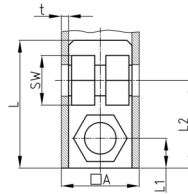

### Product Group SEVV

Screw corner connectors made of PA without collar for square tubes, hexagon nuts inserted

#### Material

- Base body: Polyamide (PA)

- Order related production! Please ask for minimum quantity.
- Fixing of wheels or adjustable feet of horizontally lying tubes.
- Right-angled connection to trusses
- Subsequent installation of shelf compartments in already existing constructions
- Invisible connections

Order Number	A	L	L1	L2	WAF	SW1	t	Type
	mm	mm	mm	mm	mm	mm	mm	
SEVV 20x1 M8	20	42	27	10	13	13	1	2
SEVV 25x2 M8	25	43	28	12,5	13	13	2	2
SEVV 30x2 M10	30	40	33	15	17	17	2	1