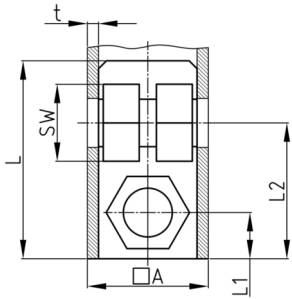

### Product Group SEVV

Screw corner connectors made of PA without collar for square tubes, hexagon nuts inserted

#### Material

- Base body: Polyamide (PA)

- Order related production! Please ask for minimum quantity.
- Fixing of wheels or adjustable feet of horizontally lying tubes.
- Right-angled connection to trusses
- Subsequent installation of shelf compartments in already existing constructions
- Invisible connections

Order Number	A	L	L1	L2	WAF	SW1	t	Type
	mm	mm	mm	mm	mm	mm	mm	
SEVV 20x1 M8	20	42	27	10	13	13	1	2
SEVV 25x2 M8	25	43	28	12,5	13	13	2	2
SEVV 30x2 M10	30	40	33	15	17	17	2	1