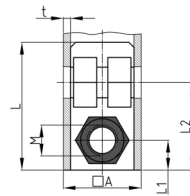

### Product Group SEVVM

Screw corner connectors made of PA without collar for square tubes, with bright galvanized hexagon nut

#### Material

- Base body: Polyamide (PA)
- Thread: zinc-plated steel

- Order related production! Please ask for minimum quantity.
- Fixing of wheels or adjustable feet of horizontally lying tubes.
- Right-angled connection to trusses
- Subsequent installation of shelf compartments in already existing constructions
- Invisible connections

Order Number	A	L	L1	L2	M	WAF	t	Type
	mm	mm	mm	mm		mm	mm	
SEVVM 20X1 M8	20	42	27	10	M8	13	1	2
SEVVM 25x2 M8	25	43	28	12,5	M8	13	2	1
SEVVM 30x2 M10	30	40	33	15	M10	17	2	1