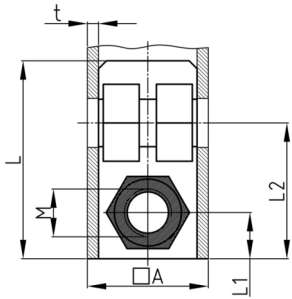

### Product Group SEVVM

Screw corner connectors made of PA without collar for square tubes, with bright galvanized hexagon nut

#### Material

- Base body: Polyamide (PA)
- Thread: zinc-plated steel

- Order related production! Please ask for minimum quantity.
- Fixing of wheels or adjustable feet of horizontally lying tubes.
- Right-angled connection to trusses
- Subsequent installation of shelf compartments in already existing constructions
- Invisible connections

Order Number	A	L	L1	L2	M	WAF	t	Type
	mm	mm	mm	mm		mm	mm	
SEVVM 20X1 M8	20	42	27	10	M8	13	1	2
SEVVM 25x2 M8	25	43	28	12,5	M8	13	2	1
SEVVM 30x2 M10	30	40	33	15	M10	17	2	1