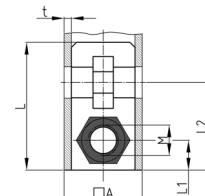

### Product Group SEVVM

Screw corner connectors made of PA without collar for square tubes, with bright galvanized hexagon nut

#### Material

- Base body: Polyamide (PA)
- Thread: zinc-plated steel

- Order related production! Please ask for minimum quantity.
- Fixing of wheels or adjustable feet of horizontally lying tubes.
- Right-angled connection to trusses
- Subsequent installation of shelf compartments in already existing constructions
- Invisible connections

Order Number	A	L	L1	L2	M	WAF	t	Type
	mm	mm	mm	mm		mm	mm	
SEVVM 20X1 M8	20	42	27	10	M8	13	1	2
SEVVM 25x2 M8	25	43	28	12,5	M8	13	2	1
SEVVM 30x2 M10	30	40	33	15	M10	17	2	1