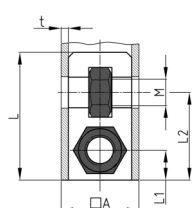

Product Group SEVVM2

Screw corner connectors made of PA without collar for square tubes, with two bright galvanized hexagon nuts

Standard Colours

- black

Material

- Base body: Polyamide (PA)
- Thread: zinc-plated steel

- Order related production! Please ask for minimum quantity.
- Fixing of wheels or adjustable feet of horizontally lying tubes.
- Right-angled connection to trusses
- Subsequent installation of shelf compartments in already existing constructions
- Invisible connections

Order Number	A	L	L1	L2	M	t
	mm	mm	mm	mm		mm
SEVVM2 20x1 M8	20	42	27	10	M8	1
SEVVM2 25x2 M8	25	43	28	12,5	M8	2