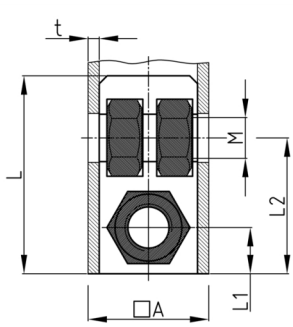

### Product Group SEVVM3

Screw corner connectors made of PA without collar for square tubes, with three bright galvanized hexagon nuts

#### Material

- Base body: Polyamide (PA)
- Thread: zinc-plated steel

- Order related production! Please ask for minimum quantity.
- Fixing of wheels or adjustable feet of horizontally lying tubes.
- Right-angled connection to trusses
- Subsequent installation of shelf compartments in already existing constructions
- Invisible connections

Order Number	A	L	L1	L2	M	t
	mm	mm	mm	mm		mm
SEVVM3 30x2 M10	30	40	33	15	M10	2