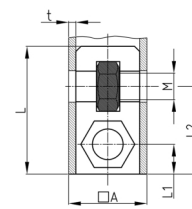

Product Group SEVVMH

Screw corner connectors made of PA without collar for square tubes, with bright galvanized hexagon nut (rear)

Standard Colours

- black

Material

- Base body: Polyamide (PA)
- Thread: zinc-plated steel

- Order related production! Please ask for minimum quantity.
- Fixing of wheels or adjustable feet of horizontally lying tubes.
- Right-angled connection to trusses
- Subsequent installation of shelf compartments in already existing constructions
- Invisible connections

Order Number	A	L	L1	L2	M	WAF	t	Type
	mm	mm	mm	mm		mm	mm	
SEVVMH 20x1 M8	20	42	27	10	M8	13	1	2
SEVVMH 25x2 M8	25	43	28	12,5	M8	13	2	1
SEVVMH 30x2 M10	30	40	33	15	M10	17	2	1