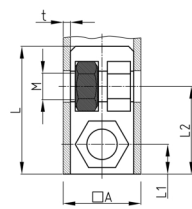

Product Group SEVVMH

Screw corner connectors made of PA without collar for square tubes, with bright galvanized hexagon nut (rear)

Standard Colours

- black

Material

- Base body: Polyamide (PA)
- Thread: zinc-plated steel

- Order related production! Please ask for minimum quantity.
- Fixing of wheels or adjustable feet of horizontally lying tubes.
- Right-angled connection to trusses
- Subsequent installation of shelf compartments in already existing constructions
- Invisible connections

Order Number	A	L	L1	L2	M	WAF	t	Type
	mm	mm	mm	mm		mm	mm	
SEVVMH 20x1 M8	20	42	27	10	M8	13	1	2
SEVVMH 25x2 M8	25	43	28	12,5	M8	13	2	1
SEVVMH 30x2 M10	30	40	33	15	M10	17	2	1