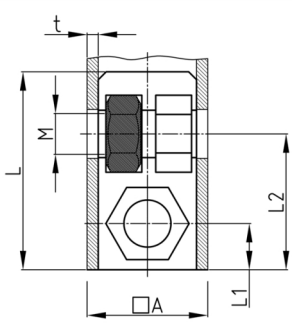

Product Group SEVVMH

Screw corner connectors made of PA without collar for square tubes, with bright galvanized hexagon nut (rear)

Standard Colours

- black

Material

- Base body: Polyamide (PA)
- Thread: zinc-plated steel

- Order related production! Please ask for minimum quantity.
- Fixing of wheels or adjustable feet of horizontally lying tubes.
- Right-angled connection to trusses
- Subsequent installation of shelf compartments in already existing constructions
- Invisible connections

Order Number	A	L	L1	L2	M	WAF	t	Type
	mm	mm	mm	mm		mm	mm	
SEVVMH 20x1 M8	20	42	27	10	M8	13	1	2
SEVVMH 25x2 M8	25	43	28	12,5	M8	13	2	1
SEVVMH 30x2 M10	30	40	33	15	M10	17	2	1