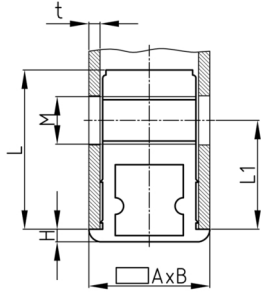

Product Group SVBR

Screw corner connectors made of PA with collar for rectangular tubes and with injected thread (Order-related production! Please ask for minimum quantity)

Standard Colours

- black

Material

- Base body: Polyamide (PA)

Product information

- For tubes lying on edge
- With collar for lateral tube conclusion
- Order related production! Please ask for minimum quantity.
- Fixing of wheels or adjustable feet of horizontally lying tubes.

Order Number	A	B	H	L	L1	M	t
	mm	mm	mm	mm	mm		mm
SVBR 30x15x1,5 M10	30	15	2,5	38	20	M10	1,5
SVBR 40x20x1,5 M8	40	20	2	41	31	M8	1,5-2
SVBR 50x40x2 M22	50	40	2,5	30	16	M22	2