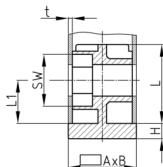

Product Group SVF

Screw corner connectors made of PA with collar for rectangular tubes, hexagon nut inserted (Order-related production! Please ask for minimum quantity)

Standard Colours

- black

Material

- Base body: Polyamide (PA)

Product information

- For tubes lying flat
- With collar for lateral tube conclusion
- Order related production! Please ask for minimum quantity.
- Fixing of wheels or adjustable feet of horizontally lying tubes.

Order Number	A	B	H	L	L1	WAF	t
	mm	mm	mm	mm	mm	mm	mm
SVF 30x20x2 M8	30	20	2,5	37	51	13	2
SVF 50x25x2 M10	50	25	5	36	22	17	2