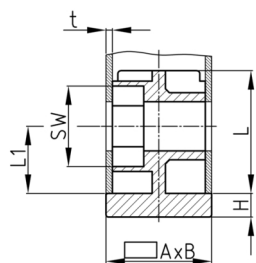

Product Group SVF

Screw corner connectors made of PA with collar for rectangular tubes, hexagon nut inserted (Order-related production! Please ask for minimum quantity)

Standard Colours

- black

Material

- Base body: Polyamide (PA)

Product information

- For tubes lying flat
- With collar for lateral tube conclusion
- Order related production! Please ask for minimum quantity.
- Fixing of wheels or adjustable feet of horizontally lying tubes.

Order Number	A	B	H	L	L1	WAF	t
	mm	mm	mm	mm	mm	mm	mm
SVF 30x20x2 M8	30	20	2,5	37	51	13	2
SVF 50x25x2 M10	50	25	5	36	22	17	2