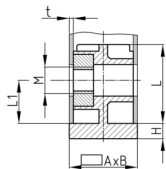

Product Group SVFM

Screw corner connectors made of PA with collar for rectangular tubes and bright galvanized hexagon nut (Order-related production! Please ask for minimum quantity)

Standard Colours

- black

Material

- Base body: Polyamide (PA)

Product information

- For tubes lying flat
- Collar for end face pipe termination
- Order related production! Please ask for minimum quantity.
- Fixing of wheels or adjustable feet of horizontally lying tubes.

Order Number	A	B	H	L	L1	M	t
	mm	mm	mm	mm	mm		mm
SVFM 30x20x2 M8	30	20	2,5	37	15	M8	2
SVFM 50x25x2 M10	50	25	5	36	22	M10	2