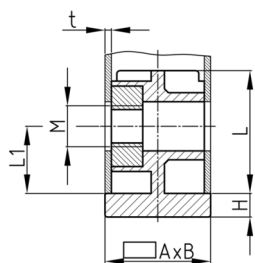

Product Group SVFM

Screw corner connectors made of PA with collar for rectangular tubes and bright galvanized hexagon nut (Order-related production! Please ask for minimum quantity)

Standard Colours

- black

Material

- Base body: Polyamide (PA)

Product information

- For tubes lying flat
- Collar for end face pipe termination
- Order related production! Please ask for minimum quantity.
- Fixing of wheels or adjustable feet of horizontally lying tubes.

Order Number	A	B	H	L	L1	M	t
	mm	mm	mm	mm	mm		mm
SVFM 30x20x2 M8	30	20	2,5	37	15	M8	2
SVFM 50x25x2 M10	50	25	5	36	22	M10	2