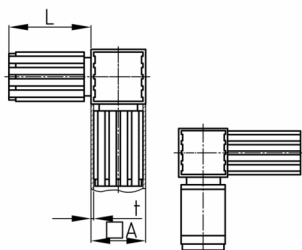

Product Group KVWA

Connectors (right angle) made of PA for square tubes with outgoing unit

Standard Colours

- black

Material

- Base body: Polyamide (PA)

Product information

- 2-parts without core
- Two-piece variants are supplied unassembled.
- Order related production! Please ask for minimum quantity.
- R = rounded header
- The cube visible after assembly has the edge length 20, 25 or 30 mm.

Order Number	A	L	t
	mm	mm	mm
KVWA 20x1,5	20	36	1,5
KVWA 25x1,5	25	52	1,5
KVWA 25x1,5 R	25	54	1,5
KVWA 28,9x1,7	28,9	50	1,7
KVWA 30x2	30	47	2
KVWA 31,5x2	31,5	51	2
KVWA 31,5x2 R	31,5	51	2