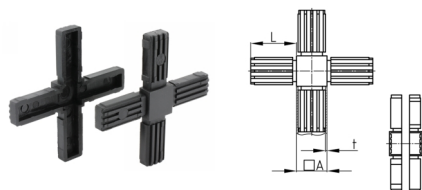

### Product Group KVK

Connectors (cross) made of PA for square tubes

#### Material

- Base body: Polyamide (PA)

#### Product information

- 2-parts without core
- Two-piece variants are supplied unassembled.
- The cube visible after assembly has the edge length 20, 25 or 30 mm.

Order Number	A	L	t
	mm	mm	mm
KVK 20x1,5	20	36	1,5
KVK 25x1,5	25	54	1,5
KVK 30x2	30	47	2