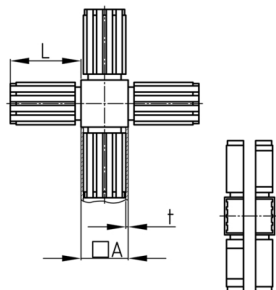

### Product Group KVK

Connectors (cross) made of PA for square tubes

#### Material

- Base body: Polyamide (PA)

#### Product information

- 2-parts without core
- Two-piece variants are supplied unassembled.
- The cube visible after assembly has the edge length 20, 25 or 30 mm.

Order Number	A	L	t
	mm	mm	mm
KVK 20x1,5	20	36	1,5
KVK 25x1,5	25	54	1,5
KVK 30x2	30	47	2