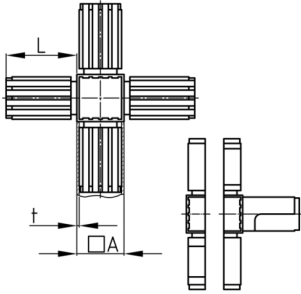

### Product Group KVKA

Connectors (cross) made of PA for square tubes with outgoing unit

#### Material

- Base body: Polyamide (PA)

#### Product information

- 2-parts without core
- Two-piece variants are supplied unassembled.
- The cube visible after assembly has the edge length 20, 25 or 30 mm.

Order Number	A	L	t
	mm	mm	mm
KVKA 20x1,5	20	36	1,5
KVKA 25x1,5	25	50	1,5
KVKA 30x2	30	47	2