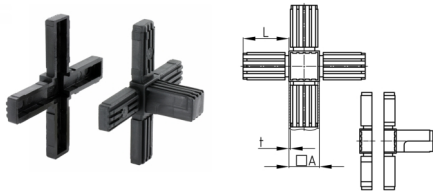

### Product Group KVKA

Connectors (cross) made of PA for square tubes with outgoing unit

#### Material

- Base body: Polyamide (PA)

#### Product information

- 2-parts without core
- Two-piece variants are supplied unassembled.
- The cube visible after assembly has the edge length 20, 25 or 30 mm.

Order Number	A	L	t
	mm	mm	mm
KVKA 20x1,5	20	36	1,5
KVKA 25x1,5	25	50	1,5
KVKA 30x2	30	47	2