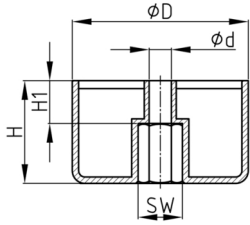

Product Group MBFE

Furniture feet made of polypropylene, stackable

Standard Colours

- black

Material

- Polypropylene (PP)

- V = extension for MBFE

Order Number	D	d	H	H1	WAF
	mm	mm	mm	mm	mm
MBFE 100x50	100	10	50	20	17
MBFE 100x50 V	100	10	50		