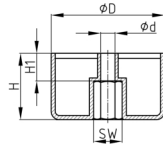

Product Group MBFE

Furniture feet made of polypropylene, stackable

Standard Colours

- black

Material

- Polypropylene (PP)

- V = extension for MBFE

Order Number	D	d	H	H1	WAF
	mm	mm	mm	mm	mm
MBFE 100x50	100	10	50	20	17
MBFE 100x50 V	100	10	50		