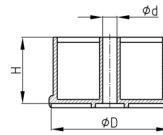

Product Group MBFE

Furniture feet made of polypropylene, stackable

Standard Colours

- black

Material

- Polypropylene (PP)

- V = extension for MBFE

Order Number	D	d	H	H1	WAF
	mm	mm	mm	mm	mm
MBFE 100x50	100	10	50	20	17
MBFE 100x50 V	100	10	50		