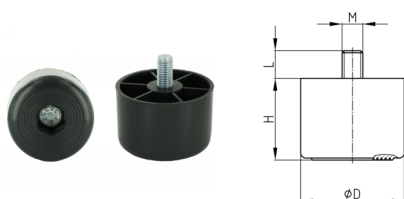

Walter Bethke GmbH & Co. KG

Technische Kunststoff - und Hybridprodukte

Product Group MBFG

Furniture feet made of PP with assembled hexagon screw and concentric slide protection

Standard Colours

- black

Material

- Base body: Polypropylene (PP)
- Thread: zinc-plated steel

Order Number	D	H	L	M
	mm	mm	mm	
MBFG 60x40 M10x25	60	40	25	M10
MBFG 60x60 M10x10	60	60	10	M10
MBFG 60x60 M10x25	60	60	25	M10
MBFG 78x60 M10x25	78	60	25	M10
MBFG 78x80 M10x25	78	80	25	M10