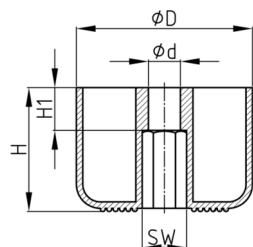

Product Group MBFL

Furniture feet made of polypropylene with hexagon socket and concentric slide protection

Standard Colours

- black

Material

- Polypropylene (PP)

Order Number	D	d	H	H1	WAF
	mm	mm	mm	mm	mm
MBFL 60x40	60	10	40	10	17
MBFL 60x60	60	10	60	10	17
MBFL 78x60	78	10	60	10	17
MBFL 78x80	78	10	80	10	17