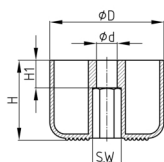

Product Group MBFL

Furniture feet made of polypropylene with hexagon socket and concentric slide protection

Standard Colours

- black

Material

- Polypropylene (PP)

Order Number	D	d	H	H1	WAF
	mm	mm	mm	mm	mm
MBFL 60x40	60	10	40	10	17
MBFL 60x60	60	10	60	10	17
MBFL 78x60	78	10	60	10	17
MBFL 78x80	78	10	80	10	17