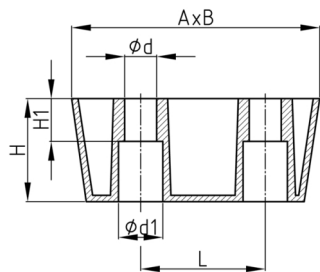

Walter Bethke GmbH & Co. KG

Technische Kunststoff - und Hybridprodukte

Product Group MBFQT

Triangular furniture feet made of polypropylene for attachment with round-head screws

Standard Colours

- black

Material

- Polypropylene (PP)

Order Number	A	B	d	d1	H	H1	L
	mm	mm	mm	mm	mm	mm	mm
MBFQT 130x45	130	130	5,8	16	45	20	64