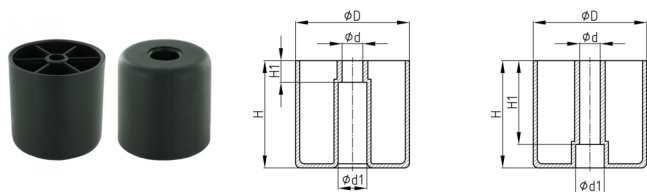

Product Group MBFV

Furniture feet made of polypropylene for mounting with round head screws

Standard Colours

- black

Material

- Polypropylene (PP)

Order Number	D	d	d1	H	H1
	mm	mm	mm	mm	mm
MBFV 50x20/4x12	50	4	15	20	12
MBFV 50x20/8x10	50	8	15	20	10
MBFV 50x30/8x10	50	8	15	30	10
MBFV 50x34/8x22	50	8	15	34	22
MBFV 50x40/4x12	50	4	15	40	12
MBFV 50x40/8x10	50	8	15	40	10
MBFV 50x40/8x22	50	8	15	40	22
MBFV 50x50/8x22	50	8	15	50	22
MBFV 60x40/8x30	60	8	19	40	30
MBFV 60x50/8x40	60	8	19	50	40
MBFV 80x40/6x20	80	6	16	40	20
MBFV 80x50/6x20	80	6	16	50	20
MBFV 80x60/6x20	80	6	16	60	20
MBFV 80x80/6x20	80	6	16	80	20