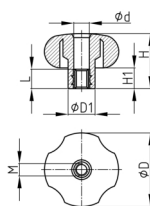

Product Group KRGOM

Cross handles made of PP with overmoulded threaded bush

Standard Colours

- black

Material

- Base body: Polypropylene (PP)
- Thread: zinc-plated steel

- F = Star grip with through hole

Order Number	D	D1	d	H	H1	L	M
	mm	mm	mm	mm	mm	mm	mm
KRGOM 40 M6x16	40	16		29	11	16	M6
KRGOM 40 M8x16	40	16		29	11	16	M8
KRGOM 40 M6x10 F	40	16	9,5	29	11	10	M6
KRGOM 40 M8x10 F	40	16	9,5	29	11	10	M8