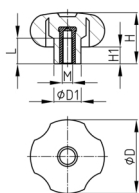

Product Group KRGOM

Cross handles made of PP with overmoulded threaded bush

Standard Colours

- black

Material

- Base body: Polypropylene (PP)
- Thread: zinc-plated steel

- F = Star grip with through hole

Order Number	D	D1	d	H	H1	L	M
	mm	mm	mm	mm	mm	mm	mm
KRGOM 40 M6x16	40	16		29	11	16	M6
KRGOM 40 M8x16	40	16		29	11	16	M8
KRGOM 40 M6x10 F	40	16	9,5	29	11	10	M6
KRGOM 40 M8x10 F	40	16	9,5	29	11	10	M8