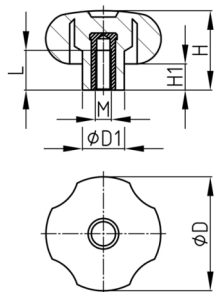

Product Group KRGOM

Cross handles made of PP with overmoulded threaded bush

Standard Colours

- black

Material

- Base body: Polypropylene (PP)
- Thread: zinc-plated steel

- F = Star grip with through hole

Order Number	D	D1	d	H	H1	L	M
	mm	mm	mm	mm	mm	mm	mm
KRGOM 40 M6x16	40	16		29	11	16	M6
KRGOM 40 M8x16	40	16		29	11	16	M8
KRGOM 40 M6x10 F	40	16	9,5	29	11	10	M6
KRGOM 40 M8x10 F	40	16	9,5	29	11	10	M8