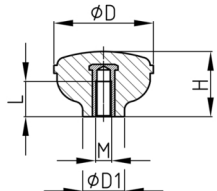

Product Group RDMO

Knurled nuts made of PP with fine knurl and threaded bush (overmoulded)

Standard Colours

- black

Material

- Base body: Polypropylene (PP)
- Thread: zinc-plated steel