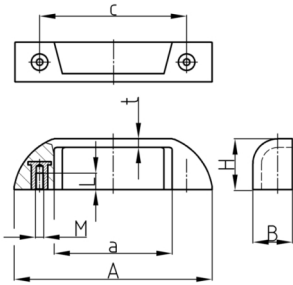

Product Group SGGB

Bowl handle made of PA-GK with threaded bush

Standard Colours

- black

Material

- Base body: glass reinforced polyamide (PA-GF)
- Thread: Brass

Order Number	A	a	B	c	H	L	M	t
	mm	mm	mm	mm	mm	mm		mm
SGGB 136 / M6	136	88	24	95	19	9	M6	3,5