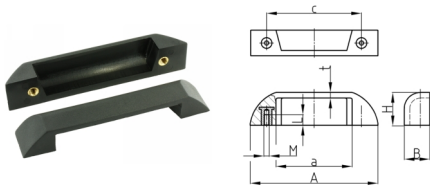

Product Group SGGB

Bowl handle made of PA-GK with threaded bush

Standard Colours

- black

Material

- Base body: glass reinforced polyamide (PA-GF)
- Thread: Brass

Order Number	A	a	B	c	H	L	M	t
	mm	mm	mm	mm	mm	mm		mm
SGGB 136 / M6	136	88	24	95	19	9	M6	3,5