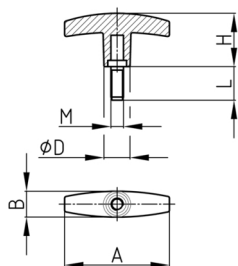

Product Group TGS

T-handles made of PP with threaded bolt

Standard Colours

- black

Material

- Base body: Polypropylene (PP)
- Thread: zinc-plated steel

Order Number	A	B	D	H	L	M
	mm	mm	mm	mm	mm	
TGS 58 M6x30	58	14	15	30	30	M6
TGS 58 M8x15	58	14	15	30	15	M8
TGS 58 M8x20	58	14	15	30	20	M8
TGS 58 M8x25	58	14	15	30	25	M8
TGS 58 M8x30	58	14	15	30	30	M8