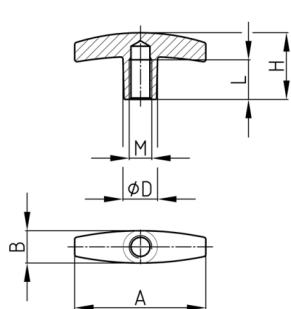

Product Group TGG

T-handles made of PP with injection moulded thread

Standard Colours

- black

Material

- Base body: Polypropylene (PP)

Order Number	A	B	D	H	L	M
	mm	mm	mm	mm	mm	mm
TGG 58 / M6	58	14	15	30	20	M6
TGG 58 / M8	58	14	15	30	20	M8