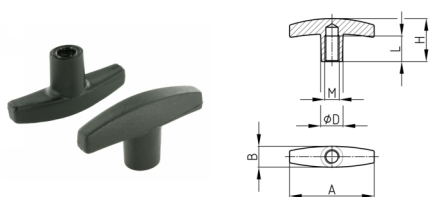

Product Group TGG

T-handles made of PP with injection moulded thread

Standard Colours

- black

Material

- Base body: Polypropylene (PP)

Order Number	A	B	D	H	L	M
	mm	mm	mm	mm	mm	mm
TGG 58 / M6	58	14	15	30	20	M6
TGG 58 / M8	58	14	15	30	20	M8