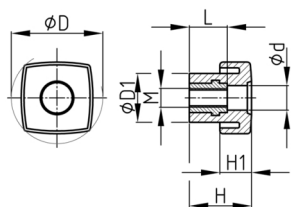

Product Group VKGO

Square handles made of PP with threaded bush (open)

Standard Colours

- black

Material

- Base body: Polypropylene (PP)
- Thread: Brass

| Order Number | D | d | D1 | H | H1 | L | M |
|---------------|----|----|----|----|----|----|-----|
| | mm | mm | mm | mm | mm | mm | |
| VKGO 30 / M6 | 30 | 8 | 16 | 20 | 11 | 10 | M6 |
| VKGO 30 / M8 | 30 | 10 | 16 | 20 | 11 | 10 | M8 |
| VKGO 40 / M6 | 40 | 8 | 19 | 26 | 14 | 15 | M6 |
| VKGO 40 / M8 | 40 | 10 | 19 | 26 | 14 | 15 | M8 |
| VKGO 40 / M10 | 40 | 12 | 19 | 26 | 14 | 15 | M10 |
| VKGO 50 / M8 | 50 | 10 | 23 | 35 | 17 | 20 | M8 |
| VKGO 50 / M10 | 50 | 12 | 23 | 35 | 17 | 20 | M10 |
| VKGO 60 / M8 | 60 | 10 | 27 | 40 | 20 | 20 | M8 |
| VKGO 60 / M10 | 60 | 12 | 27 | 40 | 20 | 20 | M10 |
| VKGO 60 / M12 | 60 | 14 | 27 | 40 | 20 | 20 | M12 |