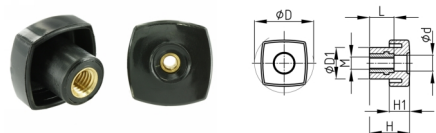

Product Group VKGO

Square handles made of PP with threaded bush (open)

Standard Colours

- black

Material

- Base body: Polypropylene (PP)
- Thread: Brass

| Order Number | D | d | D1 | H | H1 | L | M |
|---------------|----|----|----|----|----|----|-----|
| | mm | mm | mm | mm | mm | mm | |
| VKGO 30 / M6 | 30 | 8 | 16 | 20 | 11 | 10 | M6 |
| VKGO 30 / M8 | 30 | 10 | 16 | 20 | 11 | 10 | M8 |
| VKGO 40 / M6 | 40 | 8 | 19 | 26 | 14 | 15 | M6 |
| VKGO 40 / M8 | 40 | 10 | 19 | 26 | 14 | 15 | M8 |
| VKGO 40 / M10 | 40 | 12 | 19 | 26 | 14 | 15 | M10 |
| VKGO 50 / M8 | 50 | 10 | 23 | 35 | 17 | 20 | M8 |
| VKGO 50 / M10 | 50 | 12 | 23 | 35 | 17 | 20 | M10 |
| VKGO 60 / M8 | 60 | 10 | 27 | 40 | 20 | 20 | M8 |
| VKGO 60 / M10 | 60 | 12 | 27 | 40 | 20 | 20 | M10 |
| VKGO 60 / M12 | 60 | 14 | 27 | 40 | 20 | 20 | M12 |