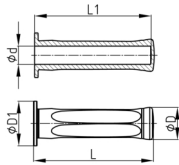

Product Group HGKR

Tapered handle with border made of elasticated TPE

Standard Colours

- black

Material

- Base body: elastic thermoplast (TPE)

Order Number	D	D1	d	L	L1
	mm	mm	mm	mm	mm
HGKR 115 / 18-19	31	44	18	115	110
HGKR 115 / 20-21	31	44	20	115	110
HGKR 115 / 22-23	31	44	22	115	110
HGKR 125 / 24-25	36	49	24	125	120
HGKR 125 / 26	36	49	26	125	120
HGKR 125 / 27-28	36	49	27	125	120
HGKR 125 / 29	36	49	29	125	120
HGKR 130 / 30	42	51	30	130	125
HGKR 130 / 33	42	51	33	130	125