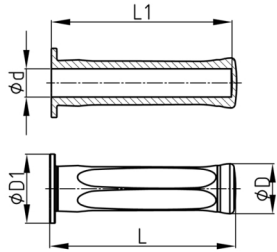

Product Group HGKR

Tapered handle with border made of elasticated TPE

Standard Colours

- black

Material

- Base body: elastic thermoplast (TPE)

Order Number	D	D1	d	L	L1
	mm	mm	mm	mm	mm
HGKR 115 / 18-19	31	44	18	115	110
HGKR 115 / 20-21	31	44	20	115	110
HGKR 115 / 22-23	31	44	22	115	110
HGKR 125 / 24-25	36	49	24	125	120
HGKR 125 / 26	36	49	26	125	120
HGKR 125 / 27-28	36	49	27	125	120
HGKR 125 / 29	36	49	29	125	120
HGKR 130 / 30	42	51	30	130	125
HGKR 130 / 33	42	51	33	130	125