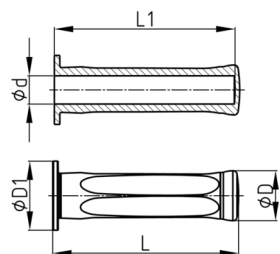

Product Group HGKR

Tapered handle with border made of elasticated TPE

Standard Colours

- black

Material

- Base body: elastic thermoplast (TPE)

Order Number	D	D1	d	L	L1
	mm	mm	mm	mm	mm
HGKR 115 / 18-19	31	44	18	115	110
HGKR 115 / 20-21	31	44	20	115	110
HGKR 115 / 22-23	31	44	22	115	110
HGKR 125 / 24-25	36	49	24	125	120
HGKR 125 / 26	36	49	26	125	120
HGKR 125 / 27-28	36	49	27	125	120
HGKR 125 / 29	36	49	29	125	120
HGKR 130 / 30	42	51	30	130	125
HGKR 130 / 33	42	51	33	130	125