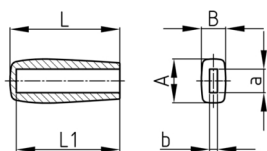

Product Group HGRE

Rectangular handle with inner rectangular groove made of elasticated TPE

Standard Colours

- black

Material

- Base body: elastic thermoplast (TPE)

Order Number	A	B	a	b	L	L1
	mm	mm	mm	mm	mm	mm
HGRE 30 / 8x5	12	8	8	5	30	27
HGRE 70 / 15x5	28	15	15	5	70	66
HGRE 70 / 20x4	28	15	20	4	70	66
HGRE 70 / 20x6	28	15	20	6	70	66
HGRE 70 / 20x8	28	15	20	8	70	66