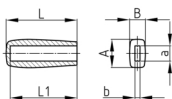

Product Group HGRE

Rectangular handle with inner rectangular groove made of elasticated TPE

Standard Colours

- black

Material

- Base body: elastic thermoplast (TPE)

Order Number	A	B	a	b	L	L1
	mm	mm	mm	mm	mm	mm
HGRE 30 / 8x5	12	8	8	5	30	27
HGRE 70 / 15x5	28	15	15	5	70	66
HGRE 70 / 20x4	28	15	20	4	70	66
HGRE 70 / 20x6	28	15	20	6	70	66
HGRE 70 / 20x8	28	15	20	8	70	66