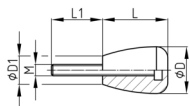

Product Group KNOB

Button made of polyamide with a flat head and threaded bolt

Standard Colours

- black

Material

- Base body: Polyamide (PA 6)
- Thread: zinc-plated steel

Order Number	D	D1	L	L1	M
	mm	mm	mm	mm	
KNOB 46 / M8x20	33	20	46	20	M8
KNOB 46 / M8x30	33	20	46	30	M8
KNOB 46 / M8x40	33	20	46	40	M8
KNOB 46 / M10x20	33	20	46	20	M10
KNOB 46 / M10x30	33	20	46	30	M10
KNOB 46 / M10x40	33	20	46	40	M10
KNOB 46 / M10x50	33	20	46	50	M10