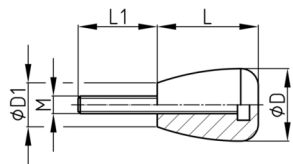

Product Group KNOB

Button made of polyamide with a flat head and threaded bolt

Standard Colours

- black

Material

- Base body: Polyamide (PA 6)
- Thread: zinc-plated steel

Order Number	D	D1	L	L1	M
	mm	mm	mm	mm	
KNOB 46 / M8x20	33	20	46	20	M8
KNOB 46 / M8x30	33	20	46	30	M8
KNOB 46 / M8x40	33	20	46	40	M8
KNOB 46 / M10x20	33	20	46	20	M10
KNOB 46 / M10x30	33	20	46	30	M10
KNOB 46 / M10x40	33	20	46	40	M10
KNOB 46 / M10x50	33	20	46	50	M10