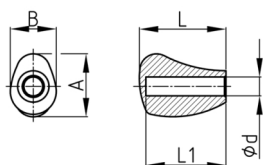

Product Group KNMR

Knob matt made of polypropylene with smooth blind hole

Standard Colours

- black

Material

- Base body: Polypropylene (PP)

Order Number	A	B	d	L	L1
	mm	mm	mm	mm	mm
KNMR 80 / 10	50	38	10	78	70
KNMR 80 / 12	50	38	12	78	70
KNMR 80 / 14	50	38	14	78	70
KNMR 80 / 16	50	38	16	78	70