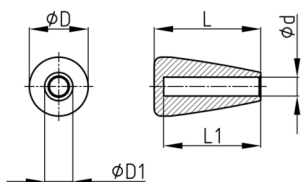

Product Group KNGL

Button glossy made of polyamide with flat head and smooth blind hole

Standard Colours

- black

Material

- Base body: Polyamide (PA 6)

Order Number	D	D1	d	L	L1
	mm	mm	mm	mm	mm
KNGL 37 / 7	25	12	7	37	24
KNGL 37 / 8	25	12	8	37	24