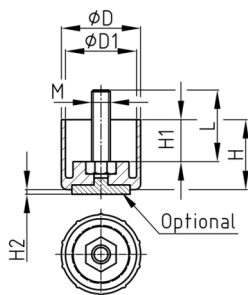

Product Group SFK

Adjustable feet made of PA with galvanised threaded bolt for round tubes

Standard Colours

- black

Material

- Base body: Polyamide (PA)
- Thread: zinc-plated steel
- Anti-slip plate: elastic thermoplast (TPE)

Product information

- Height compensation up to 15 mm are possible.
- In conjunction with additionally available threaded plug, see accessories.
- AN = antislip pad uncoloured
- AS = Antislip pad black

| Order Number | D | D1 | H | H1 | H2 | L | M |
|---------------|----|------|----|----|----|----|-----|
| | mm | mm | mm | mm | mm | mm | |
| SFK 34 M8 | 34 | 30,5 | 30 | 18 | 2 | 30 | M8 |
| SFK 40 M8 | 44 | 40,5 | 30 | 18 | 2 | 30 | M8 |
| SFK 55 M10 | 55 | 51 | 30 | 18 | 2 | 30 | M10 |
| SFK 65 M10 | 65 | 61 | 30 | 18 | 2 | 30 | M10 |
| SFK 34 M8 AS | 34 | 30,5 | 30 | 18 | 2 | 30 | M8 |
| SFK 40 M8 AS | 44 | 40,5 | 30 | 18 | 2 | 30 | M8 |
| SFK 55 M10 AS | 55 | 51 | 30 | 18 | 2 | 30 | M10 |
| SFK 65 M10 AS | 65 | 61 | 30 | 18 | 2 | 30 | M10 |
| SFK 34 M8 AN | 34 | 30,5 | 30 | 18 | 2 | 30 | M8 |
| SFK 40 M8 AN | 44 | 40,5 | 30 | 18 | 2 | 30 | M8 |
| SFK 55 M10 AN | 55 | 51 | 30 | 18 | 2 | 30 | M10 |
| SFK 65 M10 AN | 65 | 61 | 30 | 18 | 2 | 30 | M10 |