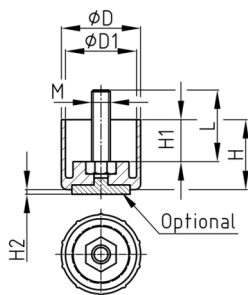

Product Group SFK

Adjustable feet made of PA with galvanised threaded bolt for round tubes

Standard Colours

- black

Material

- Base body: Polyamide (PA)
- Thread: zinc-plated steel
- Anti-slip plate: elastic thermoplast (TPE)