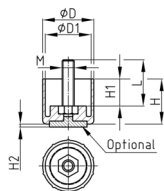

Product Group SFK

Adjustable feet made of PA with galvanised threaded bolt for round tubes

Standard Colours

- black

Material

- Base body: Polyamide (PA)
- Thread: zinc-plated steel
- Anti-slip plate: elastic thermoplast (TPE)

Product information

- Height compensation up to 15 mm are possible.
- In conjunction with additionally available threaded plug, see accessories.
- AN = antislip pad uncoloured
- AS = Antislip pad black

| Order Number | D | D1 | H | H1 | H2 | L | M |
|---------------|----|------|----|----|----|----|-----|
| | mm | mm | mm | mm | mm | mm | |
| SFK 34 M8 | 34 | 30,5 | 30 | 18 | 2 | 30 | M8 |
| SFK 40 M8 | 44 | 40,5 | 30 | 18 | 2 | 30 | M8 |
| SFK 55 M10 | 55 | 51 | 30 | 18 | 2 | 30 | M10 |
| SFK 65 M10 | 65 | 61 | 30 | 18 | 2 | 30 | M10 |
| SFK 34 M8 AS | 34 | 30,5 | 30 | 18 | 2 | 30 | M8 |
| SFK 40 M8 AS | 44 | 40,5 | 30 | 18 | 2 | 30 | M8 |
| SFK 55 M10 AS | 55 | 51 | 30 | 18 | 2 | 30 | M10 |
| SFK 65 M10 AS | 65 | 61 | 30 | 18 | 2 | 30 | M10 |
| SFK 34 M8 AN | 34 | 30,5 | 30 | 18 | 2 | 30 | M8 |
| SFK 40 M8 AN | 44 | 40,5 | 30 | 18 | 2 | 30 | M8 |
| SFK 55 M10 AN | 55 | 51 | 30 | 18 | 2 | 30 | M10 |
| SFK 65 M10 AN | 65 | 61 | 30 | 18 | 2 | 30 | M10 |