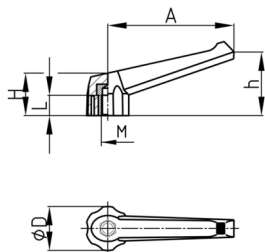

Product Group KLH11M

Clamping lever made of PA 6 with brass threaded bush

Standard Colours

- black

Material

- Base body: Polyamide (PA 6)
- Threaded bush: brass

Order Number	A	D	H	h	L	M
	mm	mm	mm	mm	mm	
KLH11M 60 / M6	60	21	23	32	15	M6
KLH11M 60 / M8	60	21	23	32	17	M8
KLH11M 80 / M8	80	30	28	42	17	M8
KLH11M 80 / M10	80	30	28	42	17	M10
KLH11M 80 / M12	80	30	28	42	17	M12