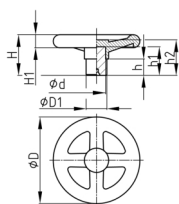

Product Group SHR4A

Spoked hand wheel made of thermosetting plastic with four spokes

Standard Colours

- black

Material

- Base body: Thermosetting plastic
- Hub: zinc-plated steel

Product information

- Pilot bore for fit in hub available.

Order Number	D	d	D1	H	h	H1	h1	h2
	mm	mm	mm	mm	mm	mm	mm	mm
SHR4A 100 / 24	100	21	24	47	17	15	36	39
SHR4A 120 / 25	120	21	25	49	15	16	35	38
SHR4A 140 / 28	140	23	28	54	17	20	38	41
SHR4A 160 / 32	160	27	32	56	21	22	40	34
SHR4A 200 / 40	200	32	40	72	25	25	47	51
SHR4A 250 / 50	250	42	50	82	29	29	56	60
SHR4A 300 / 52	300	42	52	95	30	35	63	68