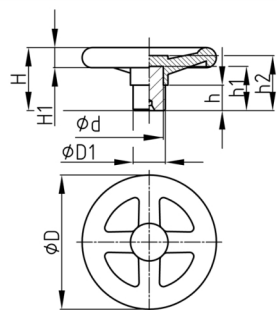

Product Group SHR4A

Spoked hand wheel made of thermosetting plastic with four spokes

Standard Colours

- black

Material

- Base body: Thermosetting plastic
- Hub: zinc-plated steel

Product information

- Pilot bore for fit in hub available.

Order Number	D	d	D1	H	h	H1	h1	h2
	mm	mm	mm	mm	mm	mm	mm	mm
SHR4A 100 / 24	100	21	24	47	17	15	36	39
SHR4A 120 / 25	120	21	25	49	15	16	35	38
SHR4A 140 / 28	140	23	28	54	17	20	38	41
SHR4A 160 / 32	160	27	32	56	21	22	40	34
SHR4A 200 / 40	200	32	40	72	25	25	47	51
SHR4A 250 / 50	250	42	50	82	29	29	56	60
SHR4A 300 / 52	300	42	52	95	30	35	63	68