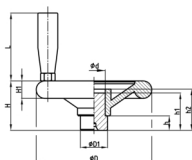

Product Group SHR4E

Spoked wheel made of thermosetting plastic with four spokes, visible hub and revolving handle

Standard Colours

- black

Material

- Base body: Thermosetting plastic
- Hub: zinc-plated steel

Product information

- Pilot bore for fit in hub available.
- Material and dimensions of the handle see product group DZGB.

Order Number	D	d	D1	H	h	H1	h1	h2	L
	mm	mm	mm	mm	mm	mm	mm	mm	mm
SHR4E 100 / 24	100	21	24	47	17	15	36	39	51
SHR4E 120 / 25	120	21	25	49	15	16	35	38	70
SHR4E 140 / 28	140	23	28	54	17	20	38	41	70
SHR4E 160 / 32	160	27	32	56	21	22	40	43	85
SHR4E 200 / 40	200	32	40	72	25	25	47	51	85
SHR4E 250 / 50	250	42	50	82	29	29	56	60	98
SHR4E 300 / 52	300	42	52	95	30	35	63	68	98