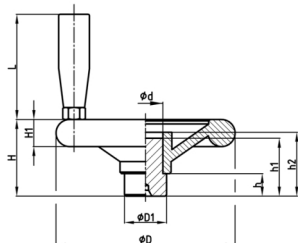

Product Group SHR4E

Spoked wheel made of thermosetting plastic with four spokes, visible hub and revolving handle

Standard Colours

- black

Material

- Base body: Thermosetting plastic
- Hub: zinc-plated steel

Product information

- Pilot bore for fit in hub available.
- Material and dimensions of the handle see product group DZGB.

Order Number	D	d	D1	H	h	H1	h1	h2	L
	mm	mm	mm	mm	mm	mm	mm	mm	mm
SHR4E 100 / 24	100	21	24	47	17	15	36	39	51
SHR4E 120 / 25	120	21	25	49	15	16	35	38	70
SHR4E 140 / 28	140	23	28	54	17	20	38	41	70
SHR4E 160 / 32	160	27	32	56	21	22	40	43	85
SHR4E 200 / 40	200	32	40	72	25	25	47	51	85
SHR4E 250 / 50	250	42	50	82	29	29	56	60	98
SHR4E 300 / 52	300	42	52	95	30	35	63	68	98