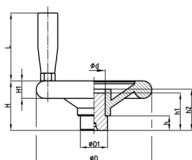

#### Material

- Base body: Thermosetting plastic
- Hub: zinc-plated steel

#### Product information

- Pilot bore for fit in hub available.
- Material and dimensions of the handle see product group DZGB.

Order Number	D	d	D1	H	h	H1	h1	h2	L
	mm	mm	mm	mm	mm	mm	mm	mm	mm
SHR4E 100 / 24	100	21	24	47	17	15	36	39	51
SHR4E 120 / 25	120	21	25	49	15	16	35	38	70
SHR4E 140 / 28	140	23	28	54	17	20	38	41	70
SHR4E 160 / 32	160	27	32	56	21	22	40	43	85
SHR4E 200 / 40	200	32	40	72	25	25	47	51	85
SHR4E 250 / 50	250	42	50	82	29	29	56	60	98
SHR4E 300 / 52	300	42	52	95	30	35	63	68	98