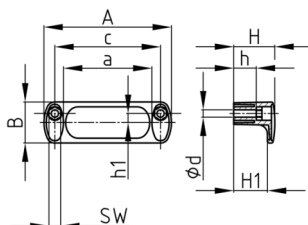

### Product Group SGPP

Bowl handle made of PP with counterbore and covers

#### Material

- Base body: Polypropylene (PP)
- Top cover: Polypropylene (PP)

Order Number	A	a	B	c	d	H	H1	h	h1	WAF
	mm	mm	mm	mm	mm	mm	mm	mm	mm	mm
SGPP 93,5 / 6,5	113	74	36	93,5	6,5	36,5	29	20	8	10