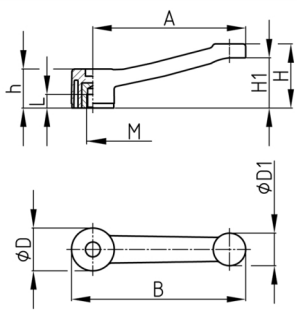

Product Group KLH7M

Clamping lever made of PA-GF with brass threaded bush

Standard Colours

- black

Material

- Base body: glass fibre reinforced polyamide (PA-GF)
- Threaded bush: brass

Order Number	A	B	D	D1	H	h	H1	L	M
	mm	mm	mm	mm	mm	mm	mm	mm	mm
KLH7M 128 / M12	128	151	45	35	60	42	53	22	M12
KLH7M 128 / M14	128	151	45	35	60	42	53	22	M14
KLH7M 128 / M16	128	151	45	35	60	42	53	22	M16
KLH7M 148 / M12	148	171	45	35	65	42	58	22	M12
KLH7M 148 / M14	148	171	45	35	65	42	58	22	M14
KLH7M 148 / M16	148	171	45	35	65	42	58	22	M16