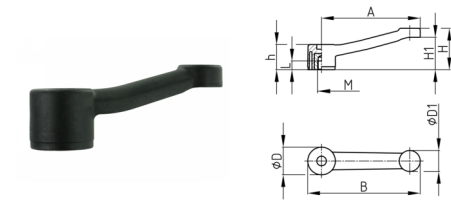

Product Group KLH7M

Clamping lever made of PA-GF with brass threaded bush

Standard Colours

- black

Material

- Base body: glass fibre reinforced polyamide (PA-GF)
- Threaded bush: brass

Order Number	A	B	D	D1	H	h	H1	L	M
	mm	mm	mm	mm	mm	mm	mm	mm	mm
KLH7M 128 / M12	128	151	45	35	60	42	53	22	M12
KLH7M 128 / M14	128	151	45	35	60	42	53	22	M14
KLH7M 128 / M16	128	151	45	35	60	42	53	22	M16
KLH7M 148 / M12	148	171	45	35	65	42	58	22	M12
KLH7M 148 / M14	148	171	45	35	65	42	58	22	M14
KLH7M 148 / M16	148	171	45	35	65	42	58	22	M16