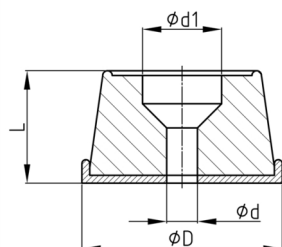

Product Group RMSH

Round furniture feet made of PP with fastening hole

Standard Colours

- uncoloured

Material

- Base body: Polypropylene (PP)
- Slide base: elastic thermoplast (TPE), appr. 72 Shore A

- Glides is supplied without screw

Order Number	D	d	d1	L
	mm	mm	mm	mm
RMSH 24	24	3,5	8	10