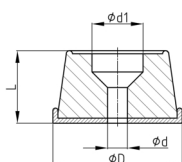

Product Group RMSH

Round furniture feet made of PP with fastening hole

Standard Colours

- uncoloured

Material

- Base body: Polypropylene (PP)
- Slide base: elastic thermoplast (TPE), appr. 72 Shore A

- Glides is supplied without screw

Order Number	D	d	d1	L
	mm	mm	mm	mm
RMSH 24	24	3,5	8	10