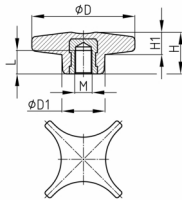

Product Group 84

Cross handles made of PA with overmoulded threaded bush

Standard Colours

- black

Material

- Base body: Polyamide (PA)
- Thread: Brass

Order Number	D	D1	H	H1	L	M
	mm	mm	mm	mm	mm	
84-40 M6	40	16	17	10	9	M6
84-40 M8	40	16	17	10	9	M8
84-60 M6	60	18	23	13,5	12	M6
84-60 M8	60	18	23	13,5	11	M8
84-60 M10	60	18	23	13,5	15	M10