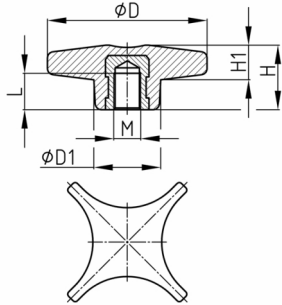

Product Group 84

Cross handles made of PA with overmoulded threaded bush

Standard Colours

- black

Material

- Base body: Polyamide (PA)
- Thread: Brass

Order Number	D	D1	H	H1	L	M
	mm	mm	mm	mm	mm	
84-40 M6	40	16	17	10	9	M6
84-40 M8	40	16	17	10	9	M8
84-60 M6	60	18	23	13,5	12	M6
84-60 M8	60	18	23	13,5	11	M8
84-60 M10	60	18	23	13,5	15	M10