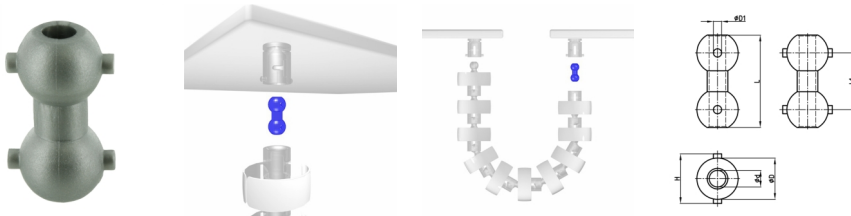

Product Group KBKZ1K

Universal coupling made of PP for direction-independent connection of cable chains with one plug receptacle

Standard Colours

- black
- white
- uncoloured-translucent
- silver

Material

- Polypropylene BionicQ®

Product information

- The universal coupling allows the direction-independent connection of almost all cable chain system components, if they stand with the "back to each other".
- Compatible with all cable guide systems and accessories with 1 connector socket.
- The center hole $\varnothing 5$ mm is used to guide the assembly rod KBKZ2A, the pull cord KBKZ2B or for fastening by a screw.
- Tool-free coupling to the cable chain