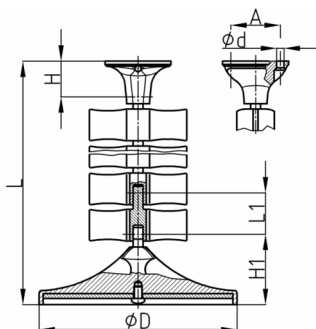

Product Group KBKE

8- shaped cable chain set made of PP for cable feed to writing or working tables

Standard Colours

- black
- white aluminium RAL 9006

Material

- Base body: Polypropylene (PP)

Order Number	A	D	d	H	H1	L	L1	Element(s)
	mm	mm	mm	mm	mm	mm	mm	piece(s)
KBKE 748 mm	48,5	140	4,5	25	59	748	44	17
KBKE 1188 mm	48,5	140	4,5	25	59	1188	44	27