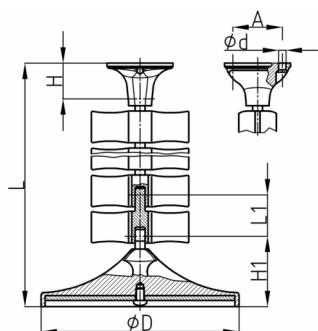

### Product Group KBKE

8- shaped cable chain set made of PP for cable feed to writing or working tables

#### Standard Colours

- black
- white aluminium RAL 9006

#### Material

- Base body: Polypropylene (PP)

Order Number	A	D	d	H	H1	L	L1	Element(s)
	mm	mm	mm	mm	mm	mm	mm	piece(s)
KBKE 748 mm	48,5	140	4,5	25	59	748	44	17
KBKE 1188 mm	48,5	140	4,5	25	59	1188	44	27