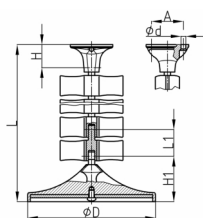

Product Group KBKE

8- shaped cable chain set made of PP for cable feed to writing or working tables

Standard Colours

- black
- white aluminium RAL 9006

Material

- Base body: Polypropylene (PP)

Order Number	A	D	d	H	H1	L	L1	Element(s)
	mm	mm	mm	mm	mm	mm	mm	piece(s)
KBKE 748 mm	48,5	140	4,5	25	59	748	44	17
KBKE 1188 mm	48,5	140	4,5	25	59	1188	44	27