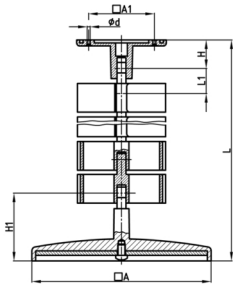

### Product Group KBKU

Rectangular cable chain set made of PP for cable feed to writing or working tables

#### Material

- Base body: Polypropylene (PP)

Order Number	A1	A	d	H	H1	L	L1	Element(s)
	mm	mm	mm	mm	mm	mm	mm	piece(s)
KBKU 759 mm	201	55	4,5	24	40	759	33	23
KBKU 1254 mm	120	55	4,5	24	40	1254	33	38