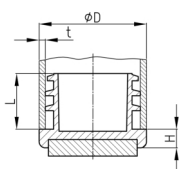

Product Group IRF

Glides made of PP with floor friendly and silencing felt slide base (overmoulded)

Standard Colours

- black

Material

- Base body: Polypropylene (PP)
- Slide base: needle felt

Order Number	D	H	L	t
	mm	mm	mm	mm
IRF 16	16	3	19	0,8-1,5
IRF 18	18	3	19	0,8-2
IRF 20	20	3	19	0,8-2
IRF 22	22	3	19	0,8-2
IRF 25	25	3	19	0,8-2