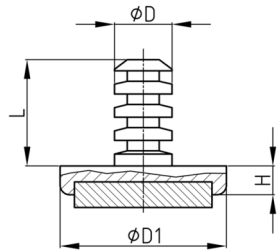

Product Group PFF

Push-in glider made of PP with felt gliding surface

Standard Colours

- black

Material

- Base body: Polypropylene (PP)
- Slide base: needle felt

Order Number	D	D1	H	L
	mm	mm	mm	mm
PFF 6x14	6	14	3	16,5
PFF 8x18	8	18	3	16,5