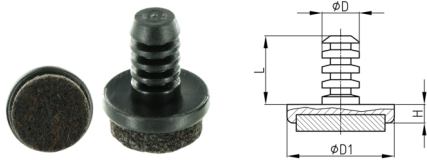

Product Group PFF

Push-in glider made of PP with felt gliding surface

Standard Colours

- black

Material

- Base body: Polypropylene (PP)
- Slide base: needle felt

Order Number	D	D1	H	L
	mm	mm	mm	mm
PFF 6x14	6	14	3	16,5
PFF 8x18	8	18	3	16,5