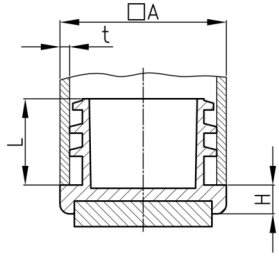

Product Group QIAF

Glides made of PP with floor friendly and silencing felt slide base (overmoulded)

Standard Colours

- black

Material

- Base body: Polypropylene (PP)
- Slide base: needle felt

Order Number	A	H	L	t
	mm	mm	mm	mm
QIAF 15x15	15	3	19	0,8-2
QIAF 16x16	16	3	19	0,8-2
QIAF 20x20	20	3	19	0,8-2
QIAF 25x25	25	3	19	0,8-2