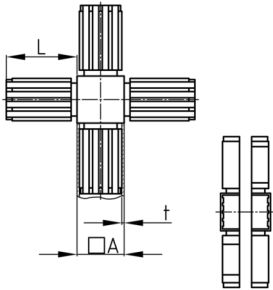

Product Group KVKSTK

Connectors (cross) made of PA for square tubes with steel core

Standard Colours

- black

Material

- Base body: Polyamide (PA)
- Steel core: St 37 (according to EN 10305-5)

Product information

- Two-piece, with steel core
- The cube visible after assembly has an edge length of 25 mm.

Order Number	A	L	t
	mm	mm	mm
KVK 25x1,5 STK	25	51	1,5