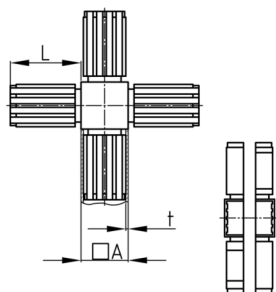

Product Group KVKSTK

Connectors (cross) made of PA for square tubes with steel core

Standard Colours

- black

Material

- Base body: Polyamide (PA)
- Steel core: St 37 (according to EN 10305-5)

Product information

- Two-piece, with steel core
- The cube visible after assembly has an edge length of 25 mm.

Order Number	A	L	t
	mm	mm	mm
KVK 25x1,5 STK	25	51	1,5