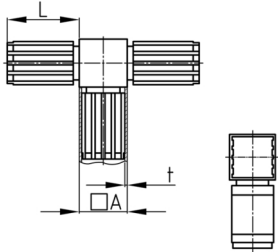

### Product Group KVTSTK

Connectors (T-piece) made of PA for square tubes with steel core

#### Material

- Base body: Polyamide (PA)
- Steel core: St 37 (according to EN 10305-5)

#### Product information

- Two-piece, with steel core
- The cube visible after assembly has the edge length 20, 25 or 30 mm.

Order Number	A	L	t
	mm	mm	mm
KVT 25x1,5 STK	25	48	1,5