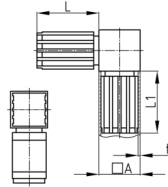

### Product Group KVVSTK

Connectors (right angle) made of PA for square tubes with steel core

#### Material

- Base body: Polyamide (PA)
- Steel core: St 37 (according to EN 10305-5)

#### Product information

- Two-piece, with steel core
- The cube visible after assembly has the edge length 20, 25 or 30 mm.

Order Number	A	L	t
	mm	mm	mm
KVW 25x1,5 STK	25	48	1,5