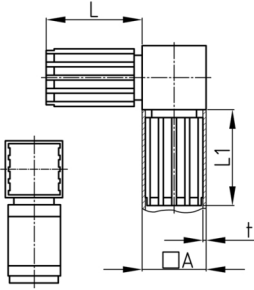

### Product Group KVVSTK

Connectors (right angle) made of PA for square tubes with steel core

#### Material

- Base body: Polyamide (PA)
- Steel core: St 37 (according to EN 10305-5)

#### Product information

- Two-piece, with steel core
- The cube visible after assembly has the edge length 20, 25 or 30 mm.

Order Number	A	L	t
	mm	mm	mm
KVW 25x1,5 STK	25	48	1,5