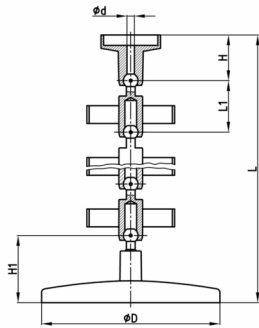

Product Group KBKA

Round cable chain set made of PP for cable feed to writing or working tables

Standard Colours

- black
- white aluminium RAL 9006

Material

- Polypropylene (PP)

- Complete packaging in single box (assembled chain links with heavy, sheet metal reinforced base, table fixing and fixing screw)

Order Number	d	D	H	H1	L	L1	Element(s)
	mm	mm	mm	mm	mm	mm	piece(s)
KBKA 750 mm	2,5	125	21	40	750	30	25
KBKA 1200 mm	2,5	125	21	40	1200	30	40