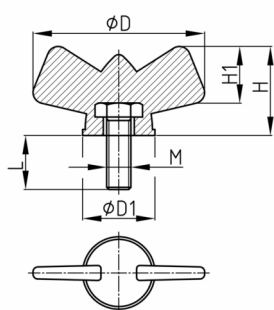

**Product Group** DGA

Wing screws made of impact-resistant polystyrene with overmoulded threaded bolt

**Standard Colours**

- black

**Material**

- Base body: Polystyrene (PS), impact resistant
- Thread: zinc-plated steel

Order Number	D	D1	H	H1	L	M
	mm	mm	mm	mm	mm	
DGA M6x10	44	20	25	17	11	M6
DGA M6x15	44	20	25	17	15	M6
DGA M8x20	44	20	25	17	20	M8