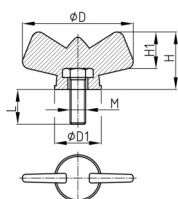

**Product Group** DGA

Wing screws made of impact-resistant polystyrene with overmoulded threaded bolt

**Standard Colours**

- black

**Material**

- Base body: Polystyrene (PS), impact resistant
- Thread: zinc-plated steel

Order Number	D	D1	H	H1	L	M
	mm	mm	mm	mm	mm	
DGA M6x10	44	20	25	17	11	M6
DGA M6x15	44	20	25	17	15	M6
DGA M8x20	44	20	25	17	20	M8