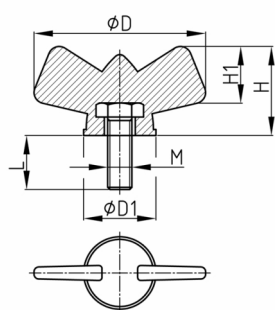

Product Group DGA

Wing screws made of impact-resistant polystyrene with overmoulded threaded bolt

Standard Colours

- black

Material

- Base body: Polystyrene (PS), impact resistant
- Thread: zinc-plated steel

Order Number	D	D1	H	H1	L	M
	mm	mm	mm	mm	mm	
DGA M6x10	44	20	25	17	11	M6
DGA M6x15	44	20	25	17	15	M6
DGA M8x20	44	20	25	17	20	M8