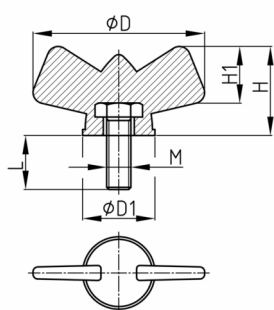

Product Group DGA

Wing screws made of impact-resistant polystyrene with overmoulded threaded bolt

Standard Colours

- black

Material

- Base body: Polystyrene (PS), impact resistant
- Thread: zinc-plated steel

Order Number	D	D1	H	H1	L	M
	mm	mm	mm	mm	mm	
DGA M6x10	44	20	25	17	11	M6
DGA M6x15	44	20	25	17	15	M6
DGA M8x20	44	20	25	17	20	M8