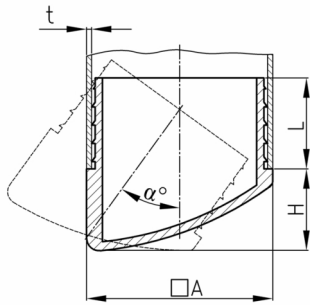

Product Group VGSL/Q

Lamella plugs made of PE with variable set-up angle for square tubes

Standard Colours

- black RAL 9005

Material

- Polyethylene (PE)

Product options on inquiry

- Special colours (colours, minimum quantities, set-up costs, pricing and surcharges)

Order Number	A	H	L	t	α
	mm	mm	mm	mm	°
VGSL 25x25x1-2	25	13	20	1-2	20-36
VGSL 30x30x1-2	30	15	20	1-2	20-36